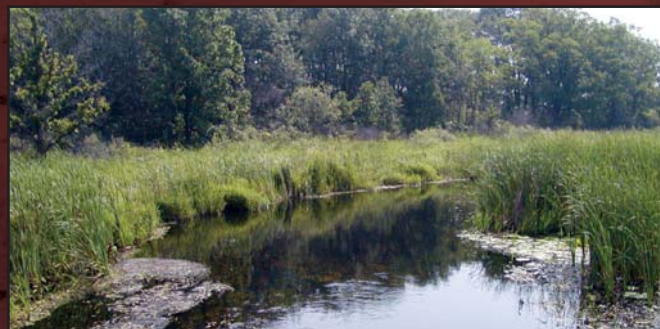

MITCHELL LAKE ACCESS — Snowmobile on nearby trails in the winter, enjoy fishing in the summer from your private dock. Beautiful 2 3/4 acre wooded lot with Mitchell Lake access, 3 BR, 2 BA, many recent updates HW floor in kitchen and living room, 6 panel doors, lots of T. & G. knotty pine, great fishing, low taxes. A very affordable way to enjoy Mitchell Lake and the Fifty Lakes area. **\$176,900 MLS#141028**

MERRIFIELD LOCATION — Charming newer 3 bedroom, 2 bath home on 1 1/2 beautiful wooded acres. Home is in new condition, main floor laundry, lots of sky lights, detached 2 car garage, convenient location, near many area lakes. **\$134,900**

CROSSLAKE — Enjoy the feel of the country on this 1+ acre wooded lot 3 bedroom, 2 bath, large stone fireplace, vaulted ceilings, and a custom kitchen. Just move in and relax while enjoying all that Crosslake has to offer. Close to community center, trails, dining, and lakes. **\$224,900 MLS# 144074**

BEAUTIFUL 5 ACRE LOT — Newer 3 bedroom 3 bath walkout home great open floor plan. Large deck, Insulated and heated garage. **\$234,900 MLS#138900**

MERRIFIELD 5 WOODED ACRES If you're looking for an immaculate 3 bedroom energy efficient home this is it. This home features 2x6 walls, 5 acres of wooded privacy with a above ground pool and a 30x50 garage for all your toys. **\$209,900 MLS#145340**